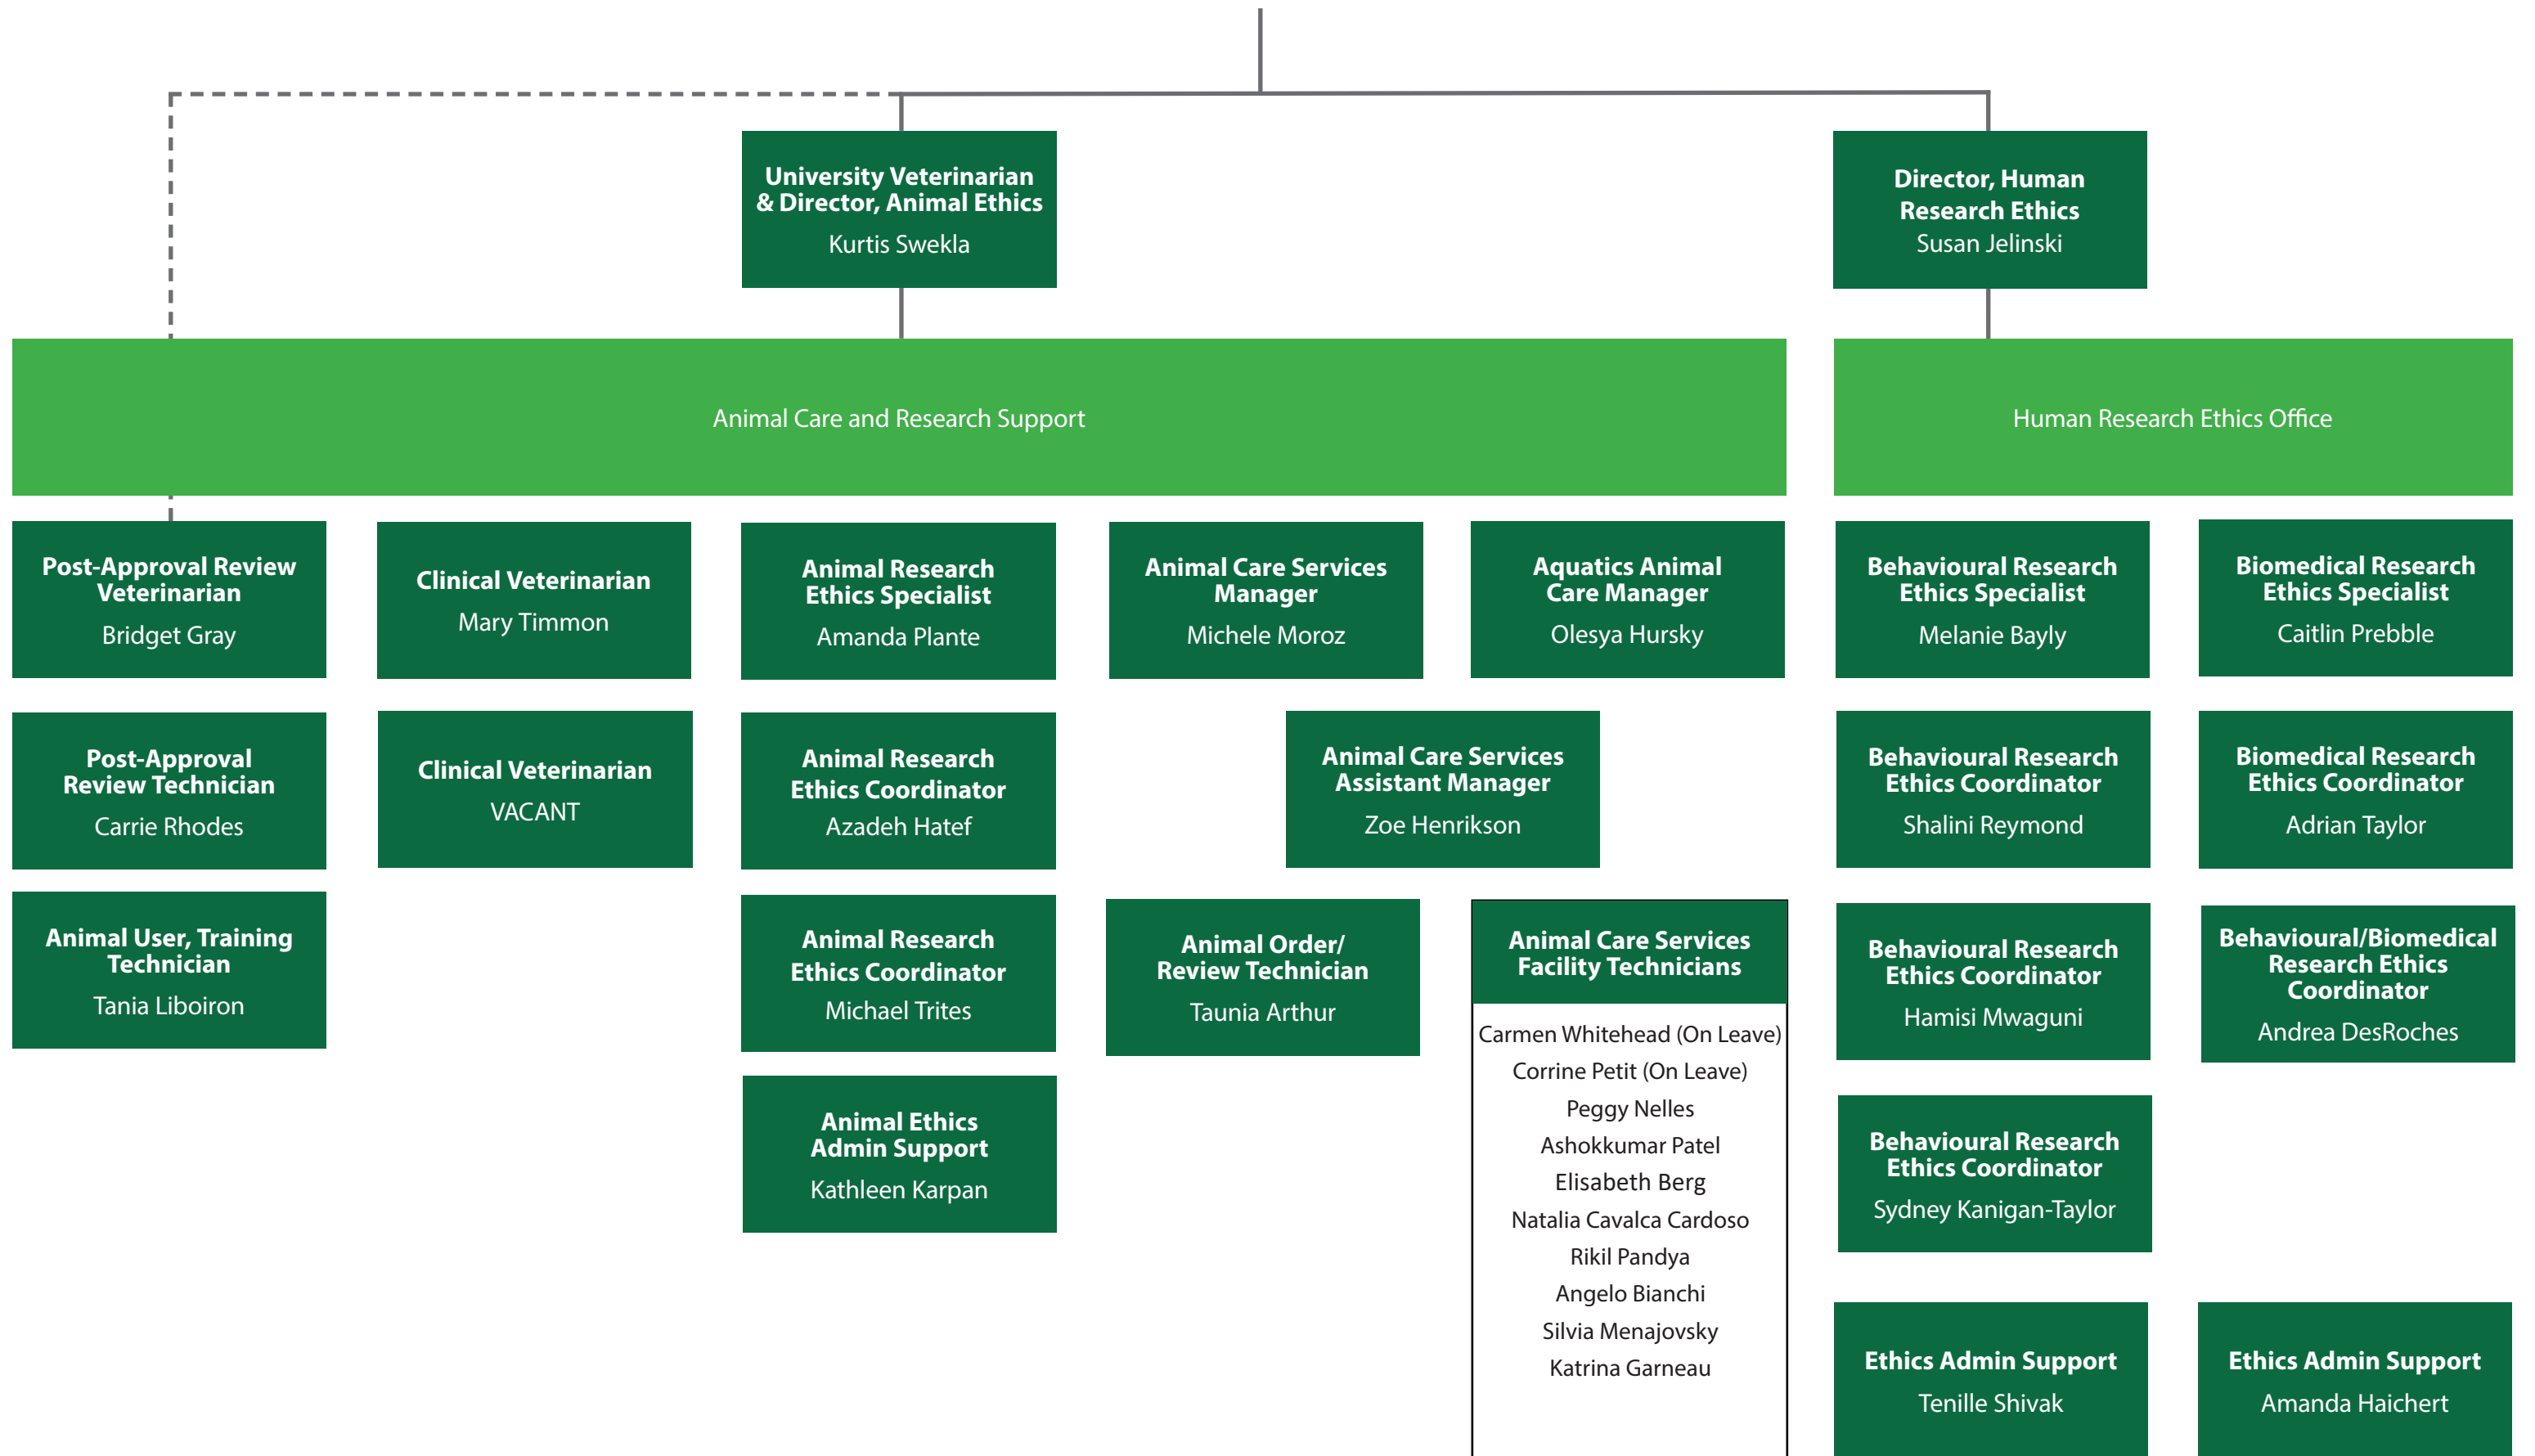

Office of the Vice-President Research

Baljit Singh,
Vice-President Research

Associate Vice-President, Research

Dawn Wallin,
Associate Vice-President Research

Darcy Marciniuk,
Associate Vice-President Research

College of Graduate and Postdoctoral Studies

Debby Burshtyn, Dean

Research Acceleration and Strategic Initiatives

Phani Adapa, Director

Research, Ethics & Infrastructure

Terry Fonstad,
Associate Vice-President Research

Innovation Mobilization & Partnerships

Alix Hayden, Director

Research Profile and Impact

Leslie-Ann Schlosser, Director

International Office

Meghna Ramaswamy, Director