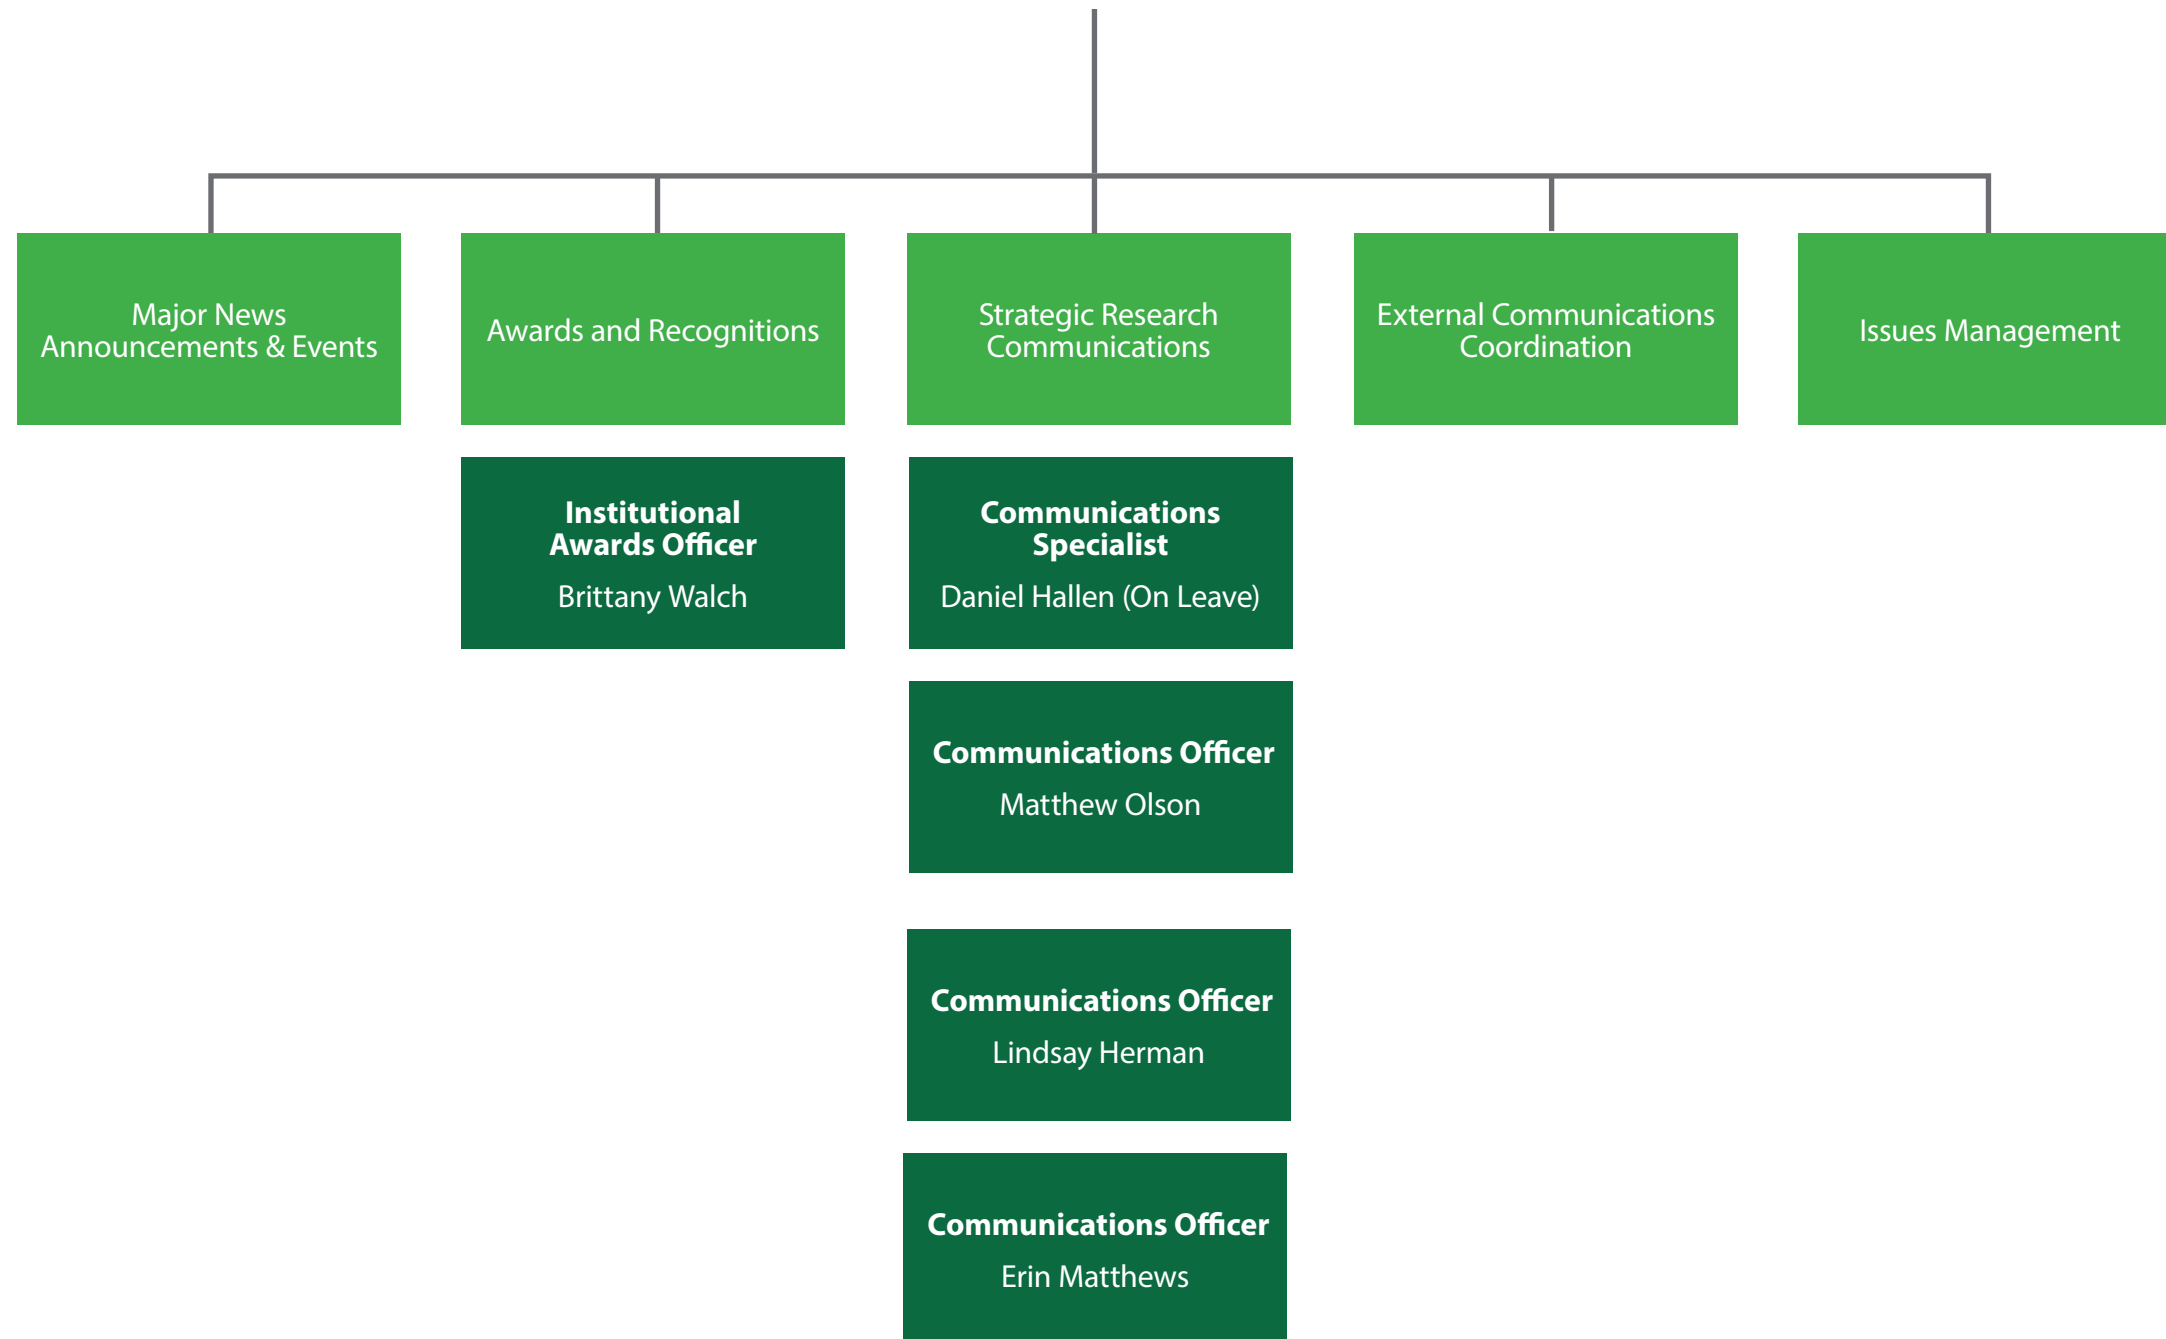

Office of the Vice-President Research

Baljit Singh,
Vice-President Research

Associate Vice-President, Research

Dawn Wallin,
Associate Vice-President Research

Darcy Marciniuk,
Associate Vice-President Research

College of Graduate and Postdoctoral Studies

Debby Burshtyn, Dean

Research Acceleration and Strategic Initiatives

Phani Adapa, Director

Research, Ethics & Infrastructure

Terry Fonstad,
Associate Vice-President Research

Innovation Mobilization & Partnerships

Alix Hayden, Director

Research Profile and Impact

Leslie-Ann Schlosser, Director

International Office

Meghna Ramaswamy, Director