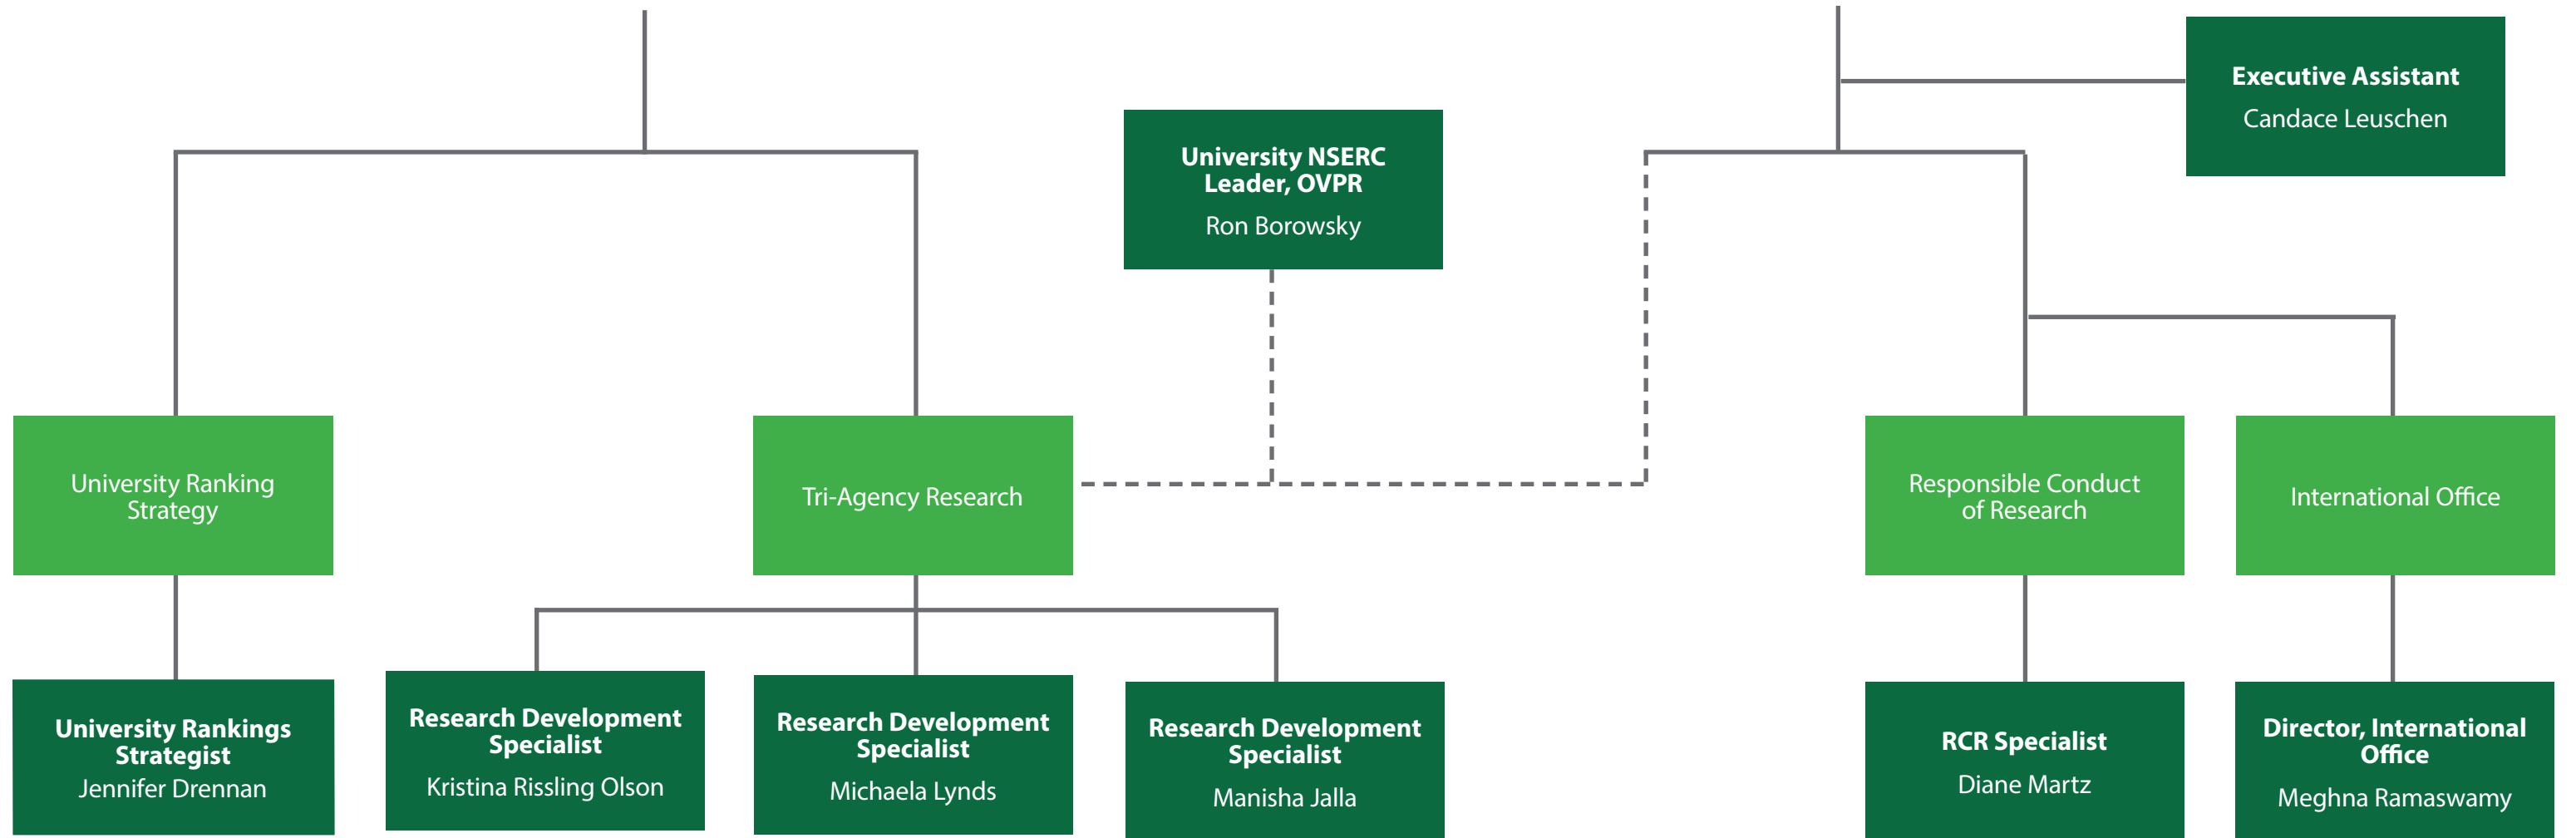

Office of the Vice-President Research

Baljit Singh,
Vice-President Research

Associate Vice-President, Research

Dawn Wallin,
Associate Vice-President Research

Darcy Marciniuk,
Associate Vice-President Research

College of Graduate and Postdoctoral Studies

Debby Burshtyn, Dean

Research Acceleration and Strategic Initiatives

Phani Adapa, Director

Research, Ethics & Infrastructure

Terry Fonstad,
Associate Vice-President Research

Innovation Mobilization & Partnerships

Alix Hayden, Director

Research Profile and Impact

Leslie-Ann Schlosser, Director

International Office

Meghna Ramaswamy, Director