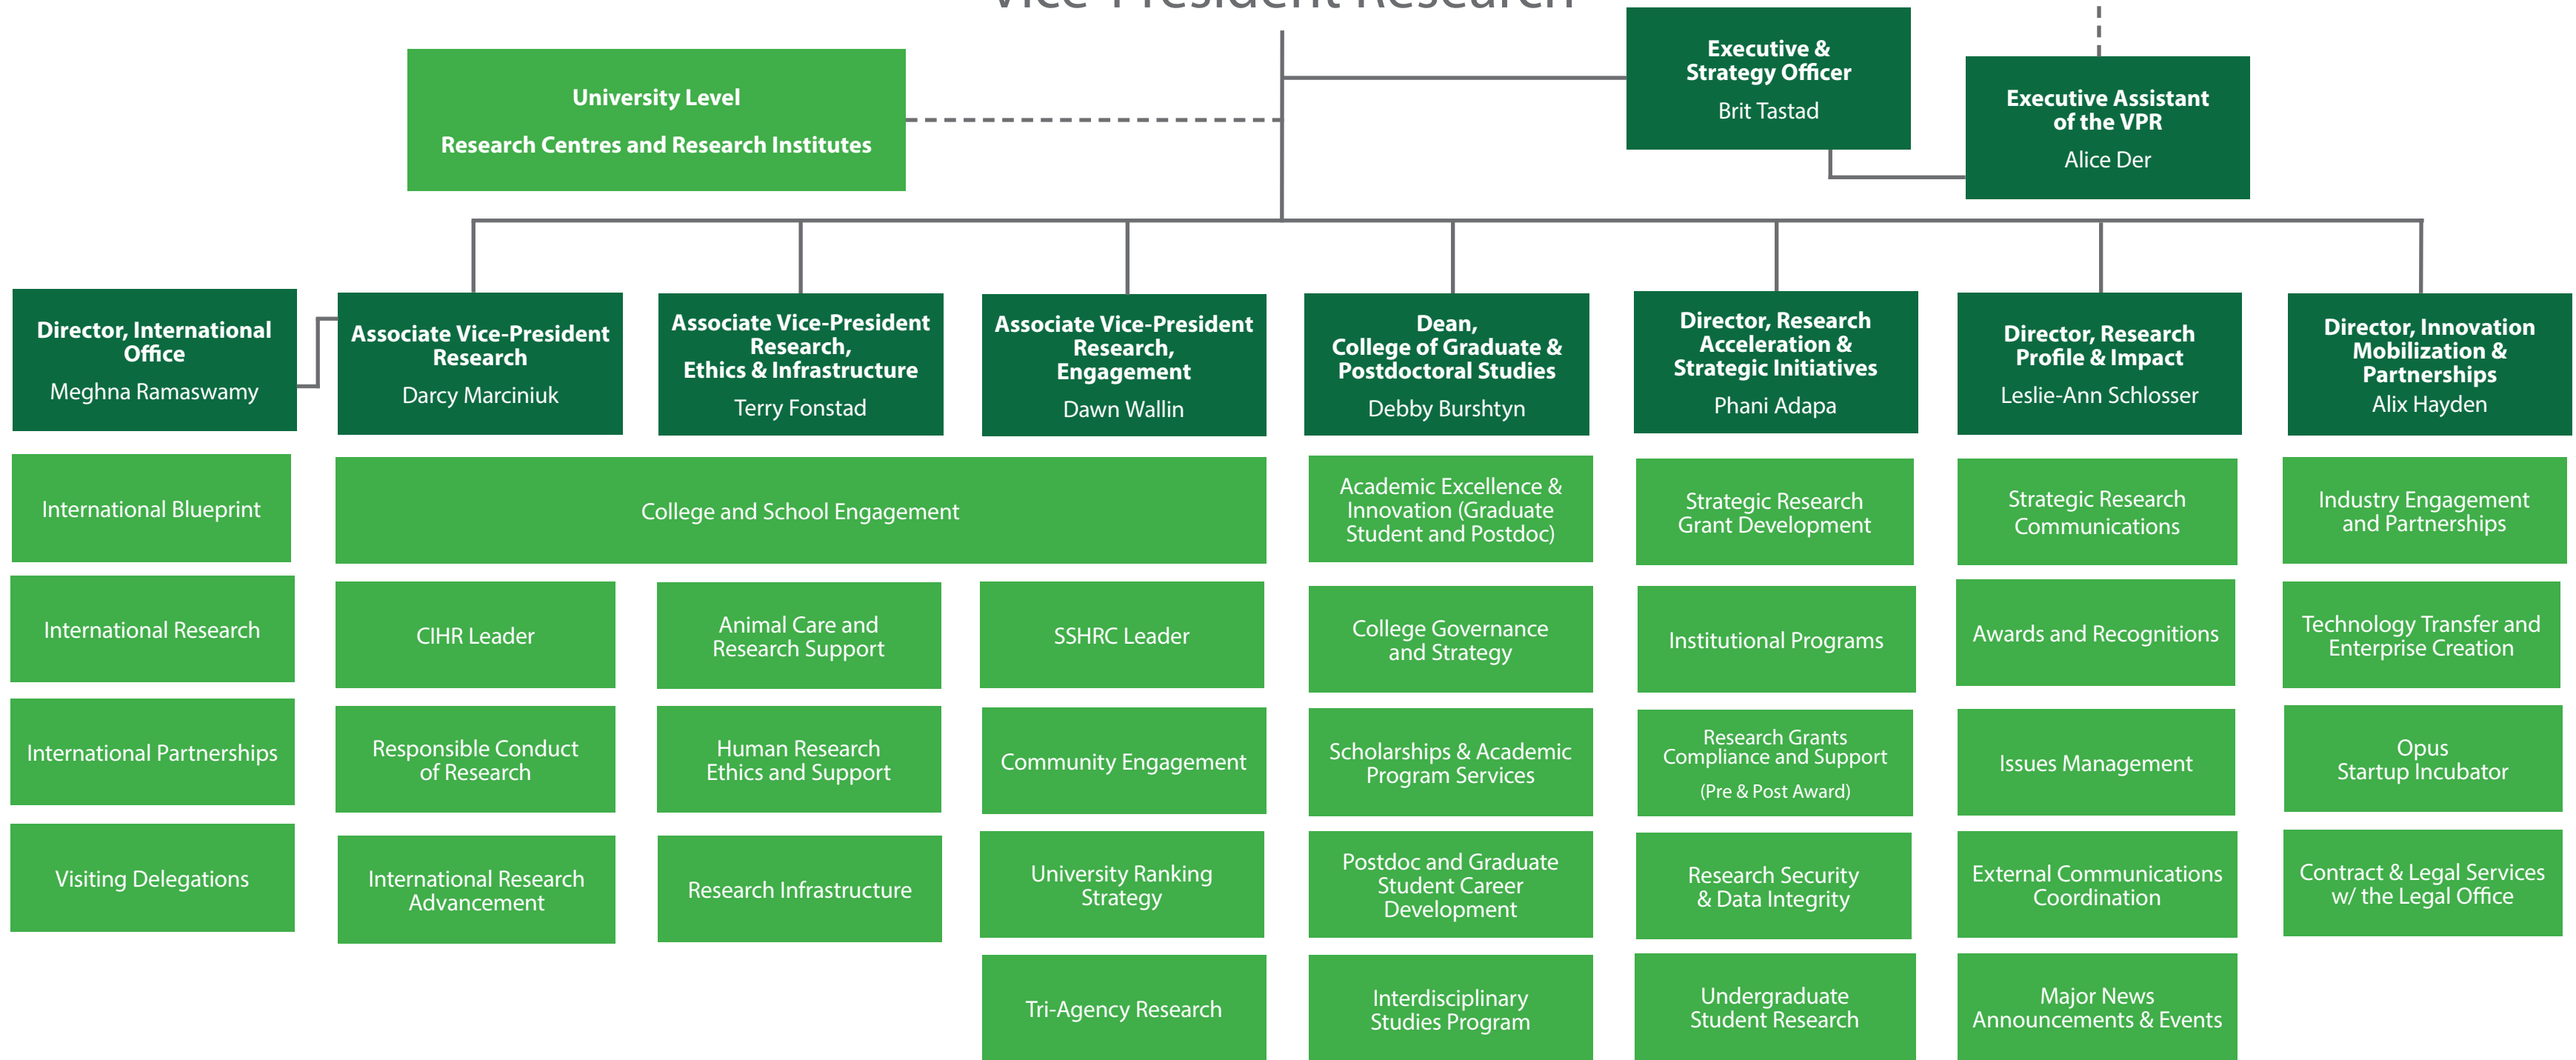

Office of the Vice-President Research

Baljit Singh,
Vice-President Research

Associate Vice-President, Research

Dawn Wallin,
Associate Vice-President Research

Darcy Marciniuk,
Associate Vice-President Research

College of Graduate and Postdoctoral Studies

Debby Burshtyn, Dean

Research Acceleration and Strategic Initiatives

Phani Adapa, Director

Research, Ethics & Infrastructure

Terry Fonstad,
Associate Vice-President Research

Innovation Mobilization & Partnerships

Alix Hayden, Director

Research Profile and Impact

Leslie-Ann Schlosser, Director

International Office

Meghna Ramaswamy, Director