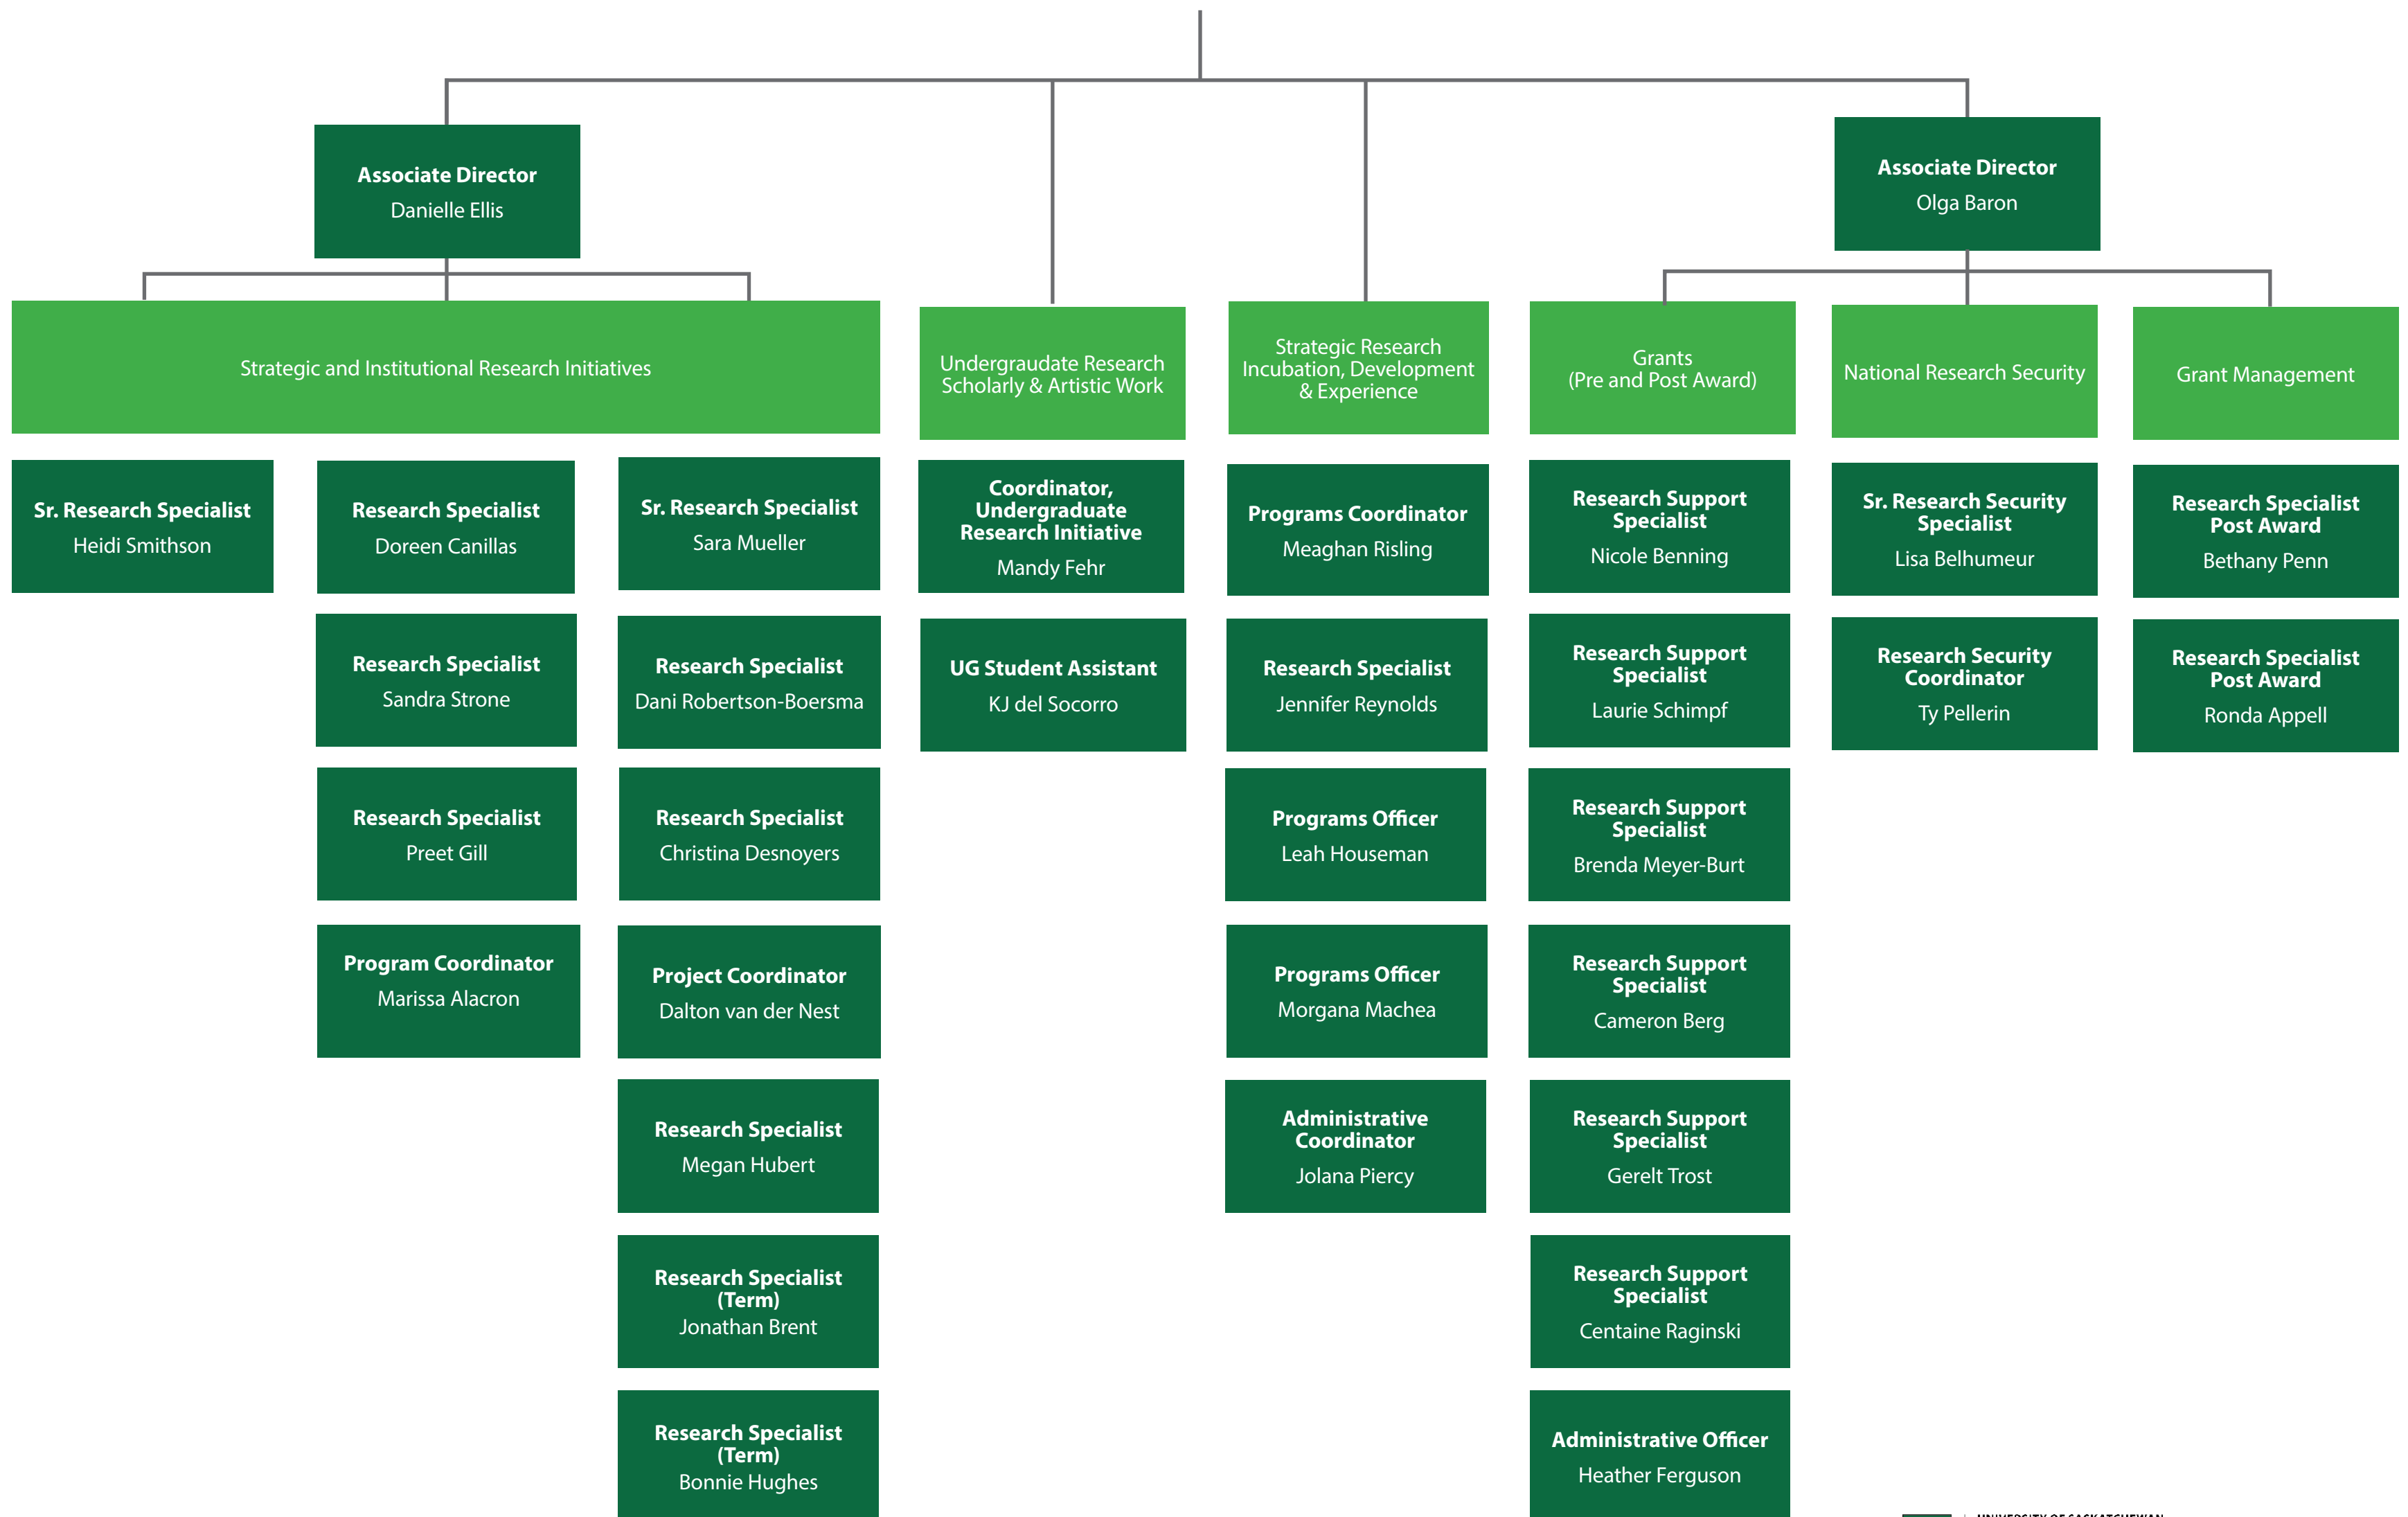

Office of the Vice-President Research

Baljit Singh,
Vice-President Research

Associate Vice-President, Research

Dawn Wallin,
Associate Vice-President Research

Darcy Marciniuk,
Associate Vice-President Research

College of Graduate and Postdoctoral Studies

Debby Burshtyn, Dean

Research Acceleration and Strategic Initiatives

Phani Adapa, Director

Research, Ethics & Infrastructure

Terry Fonstad,
Associate Vice-President Research

Innovation Mobilization & Partnerships

Alix Hayden, Director

Research Profile and Impact

Leslie-Ann Schlosser, Director

International Office

Meghna Ramaswamy, Director