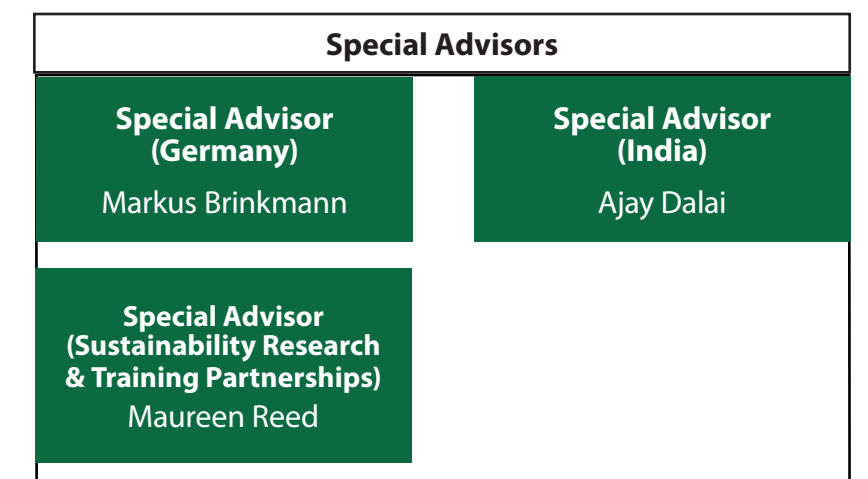

Office of the Vice-President Research

Baljit Singh,
Vice-President Research

Associate Vice-President, Research

Dawn Wallin,
Associate Vice-President Research

Darcy Marciniuk,
Associate Vice-President Research

College of Graduate and Postdoctoral Studies

Debby Burshtyn, Dean

Research Acceleration and Strategic Initiatives

Phani Adapa, Director

Research, Ethics & Infrastructure

Terry Fonstad,
Associate Vice-President Research