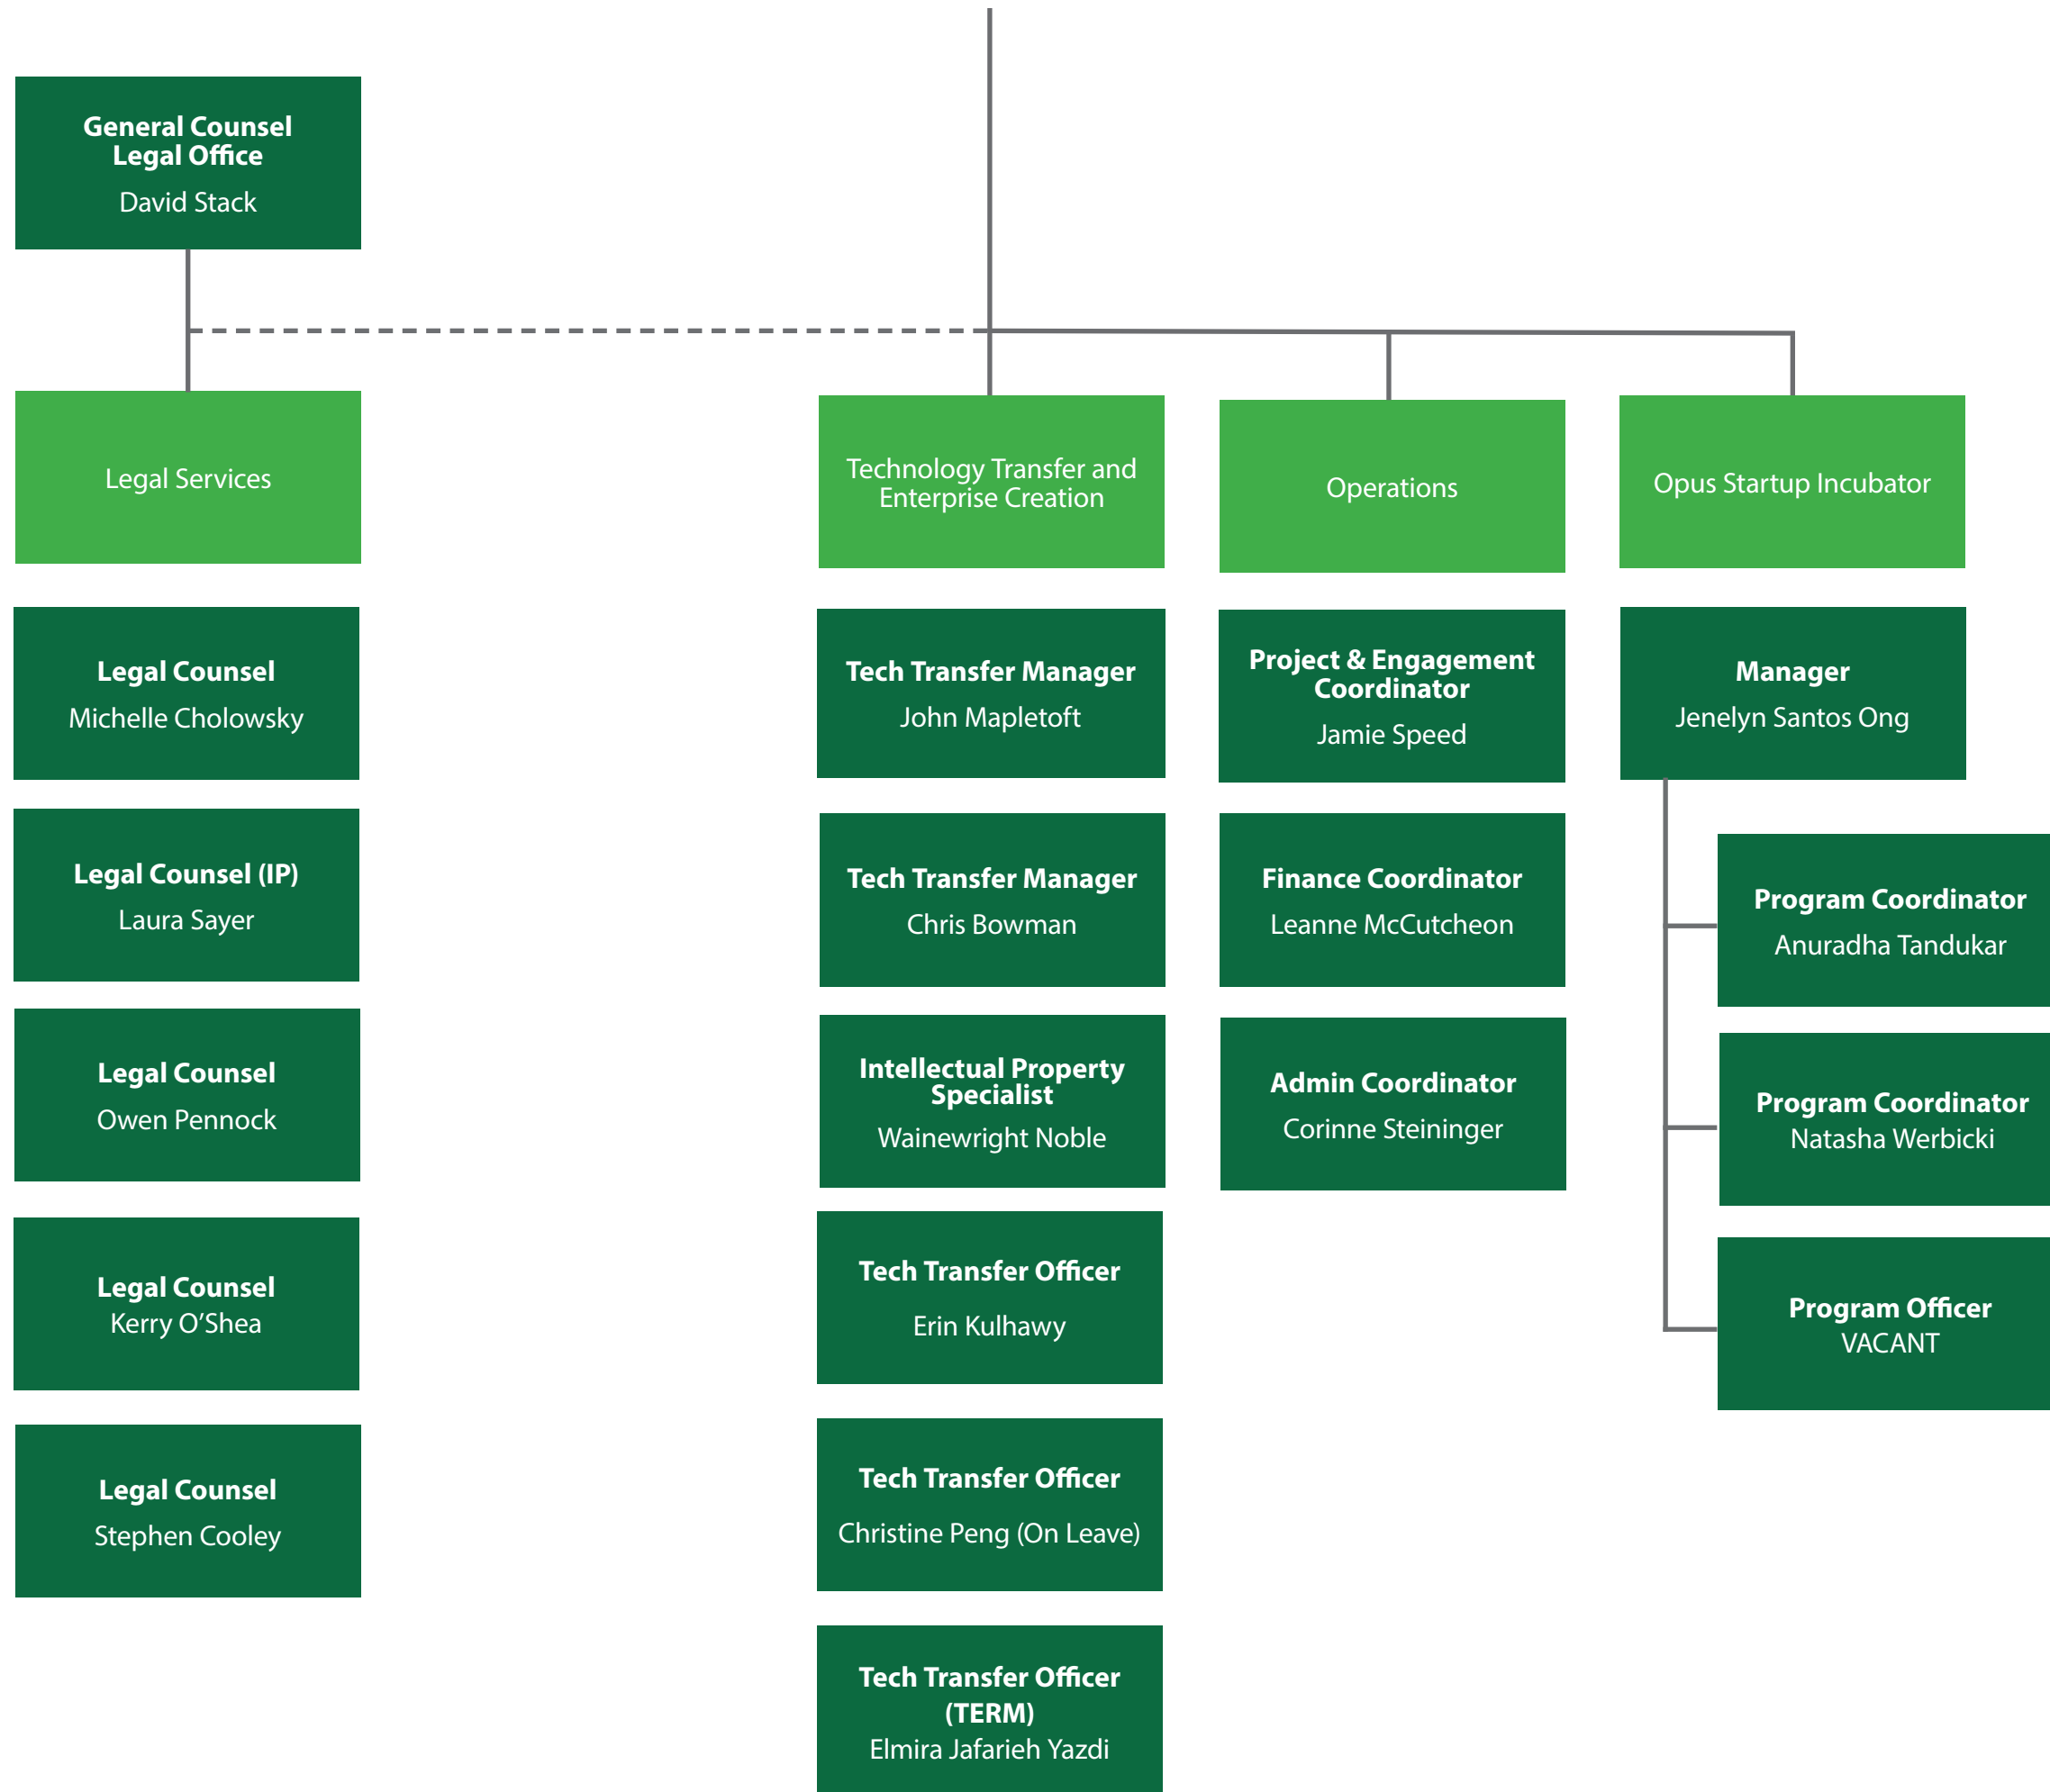

Office of the Vice-President Research

Baljit Singh,
Vice-President Research

Associate Vice-President, Research

Dawn Wallin,
Associate Vice-President Research

Darcy Marciniuk,
Associate Vice-President Research

College of Graduate and Postdoctoral Studies

Debby Burshtyn, Dean

Research Acceleration and Strategic Initiatives

Phani Adapa, Director

Research, Ethics & Infrastructure

Terry Fonstad,
Associate Vice-President Research

Innovation Mobilization & Partnerships

Alix Hayden, Director

Research Profile and Impact

Leslie-Ann Schlosser, Director

International Office

Meghna Ramaswamy, Director