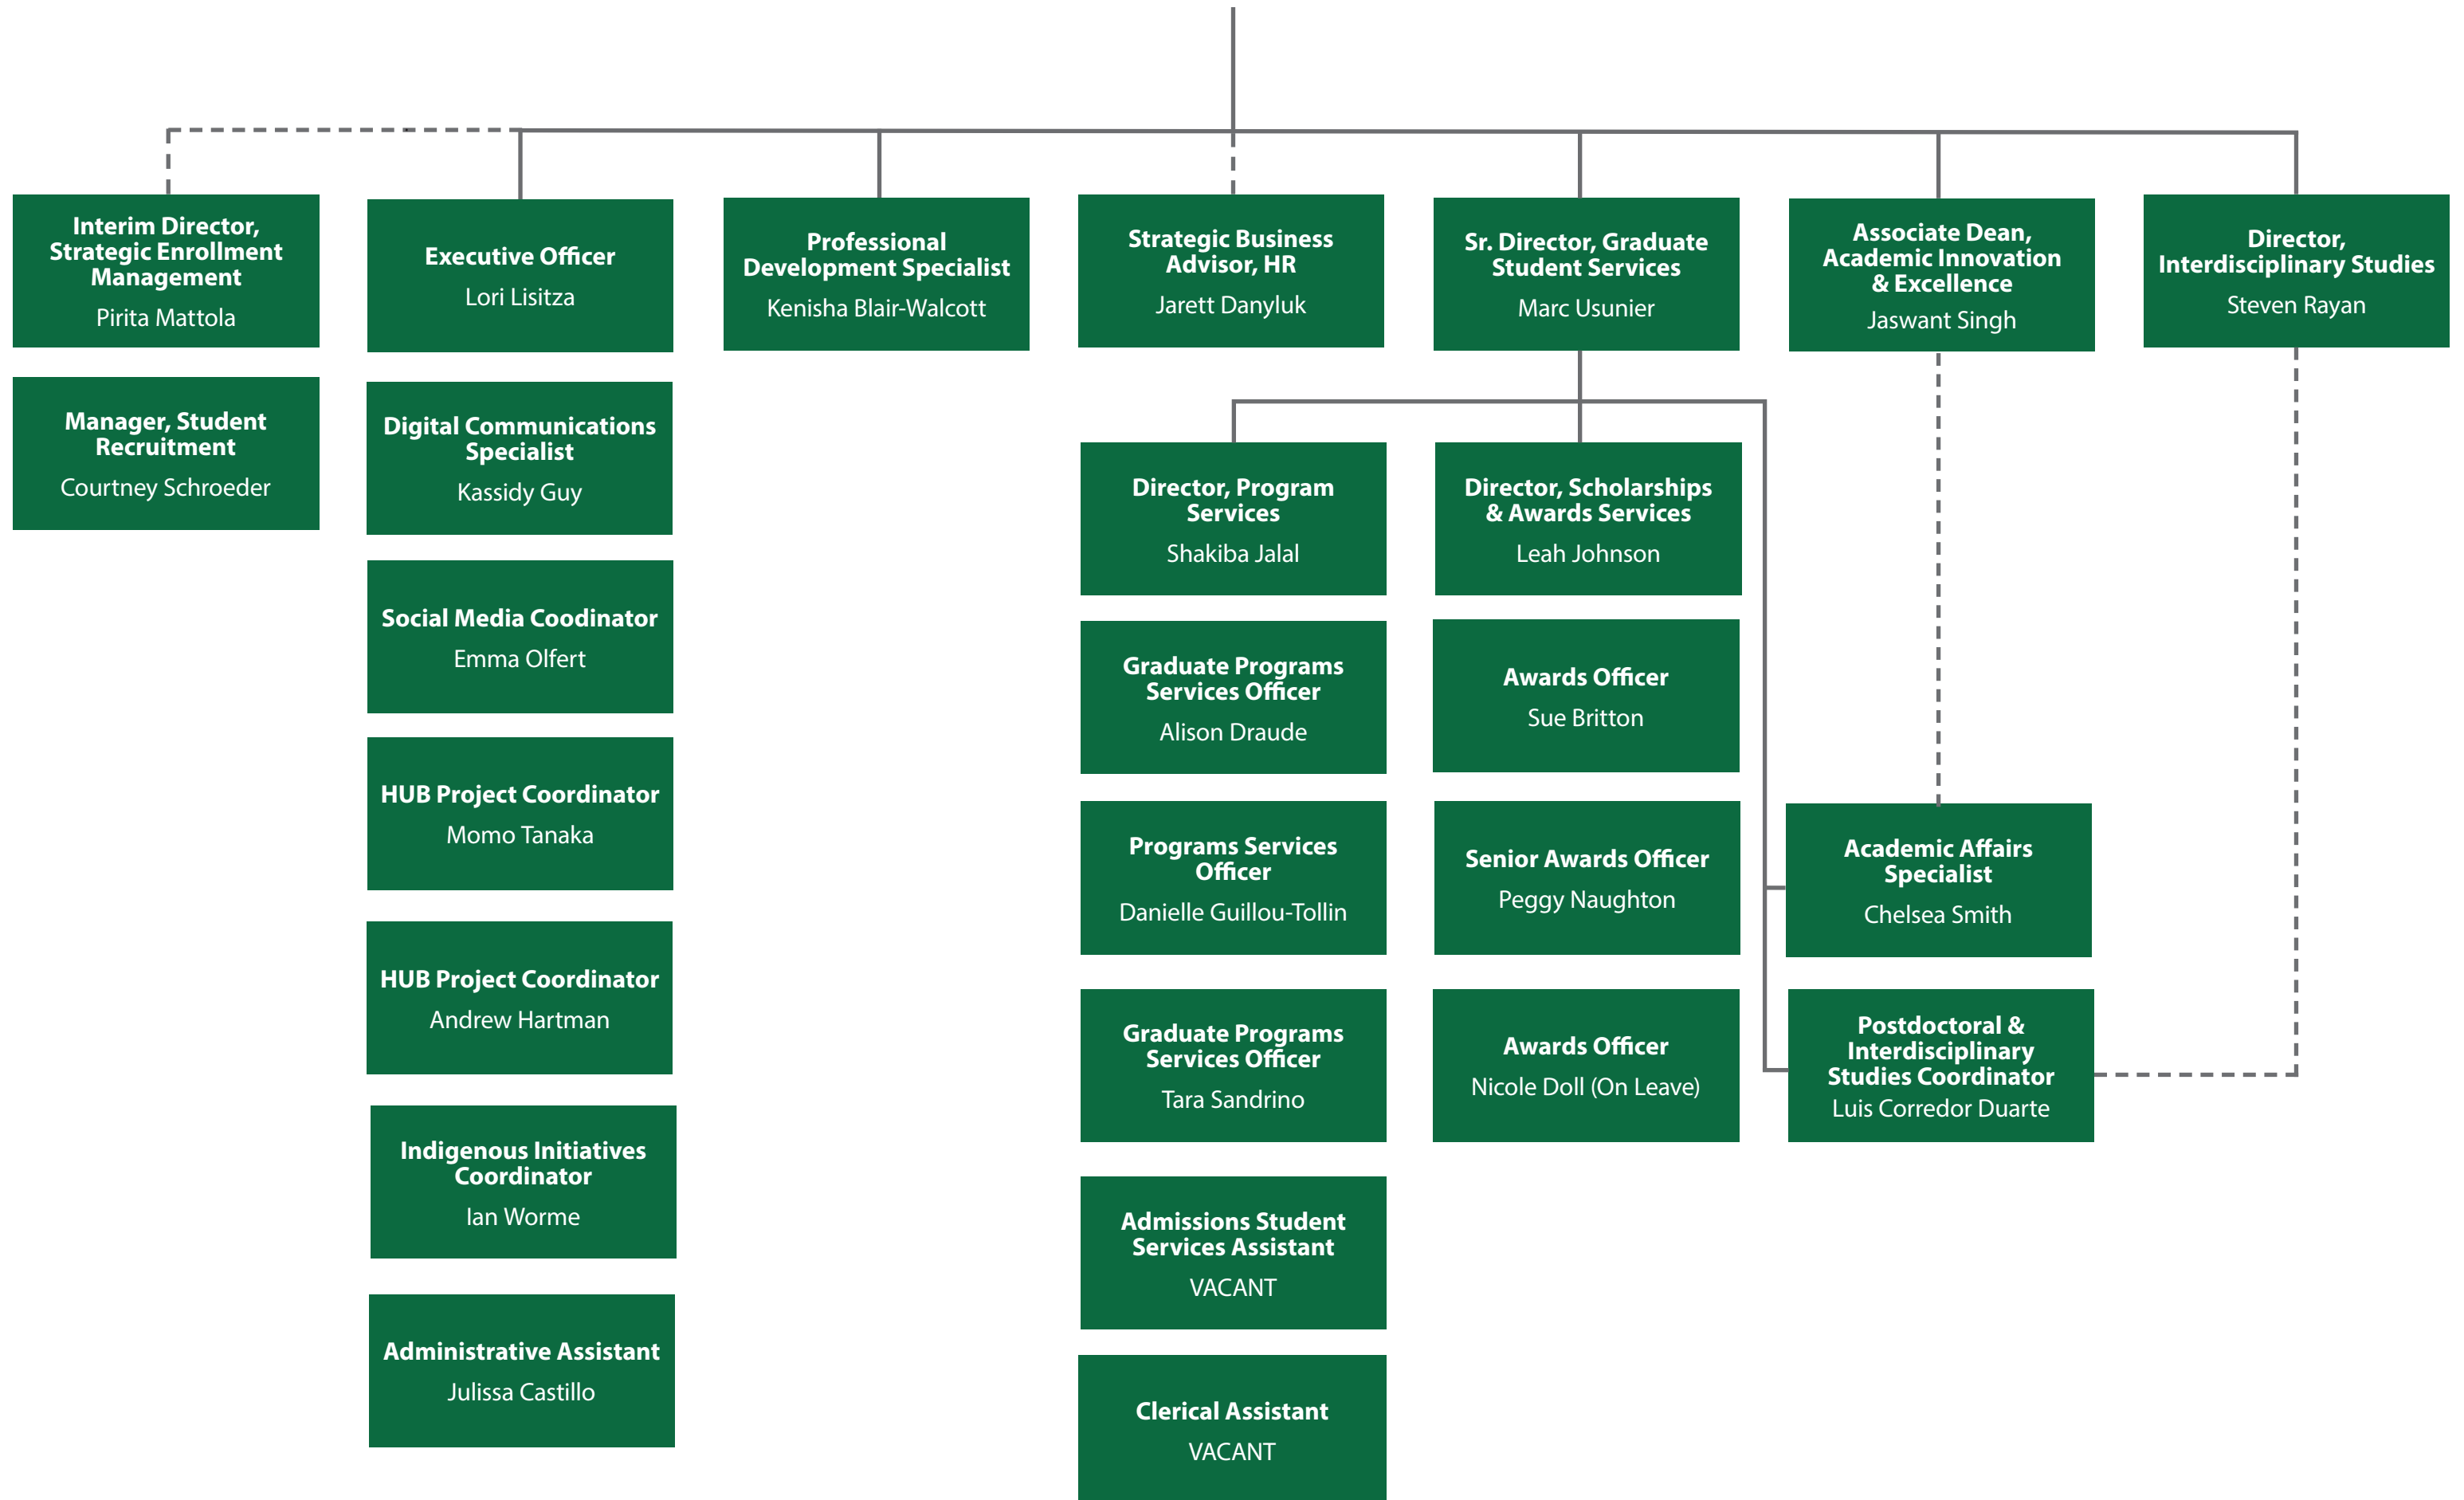

Office of the Vice-President Research

Baljit Singh,
Vice-President Research

Associate Vice-President, Research

Dawn Wallin,
Associate Vice-President Research

Darcy Marciniuk,
Associate Vice-President Research

College of Graduate and Postdoctoral Studies

Debby Burshtyn, Dean

Research Acceleration and Strategic Initiatives

Phani Adapa, Director

Research, Ethics & Infrastructure

Terry Fonstad,
Associate Vice-President Research

Innovation Mobilization & Partnerships

Alix Hayden, Director

Research Profile and Impact

Leslie-Ann Schlosser, Director

International Office

Meghna Ramaswamy, Director