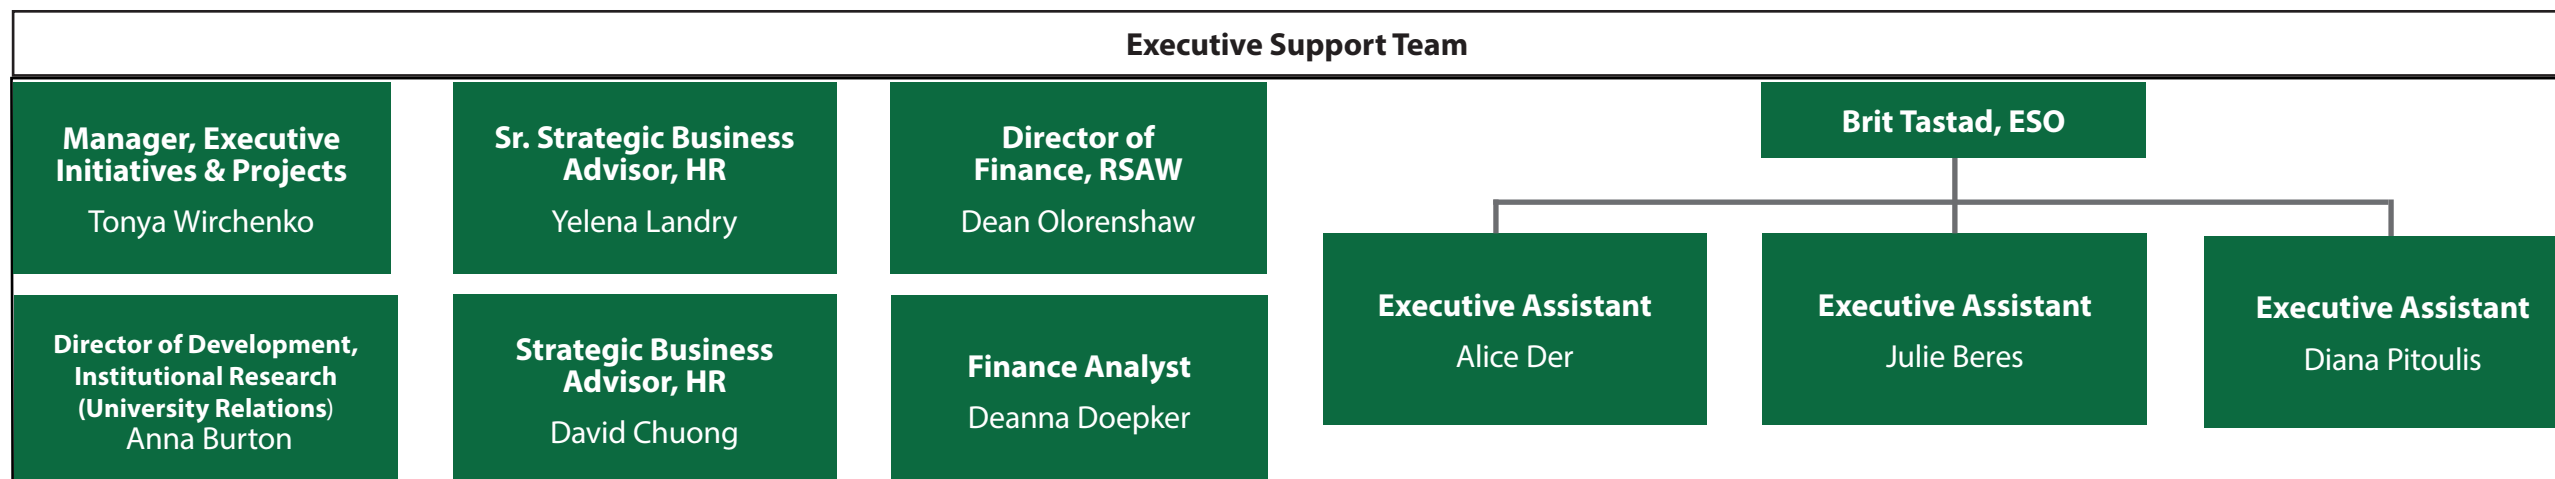

Office of the Vice-President Research

Baljit Singh,
Vice-President Research

Associate Vice-President, Research

Dawn Wallin,
Associate Vice-President Research

Darcy Marciniuk,
Associate Vice-President Research

College of Graduate and Postdoctoral Studies

Debby Burshtyn, Dean

Research Acceleration and Strategic Initiatives

Phani Adapa, Director

Research, Ethics & Infrastructure

Terry Fonstad,
Associate Vice-President Research

Innovation Mobilization & Partnerships

Alix Hayden, Director

Research Profile and Impact

Leslie-Ann Schlosser, Director

International Office

Meghna Ramaswamy, Director